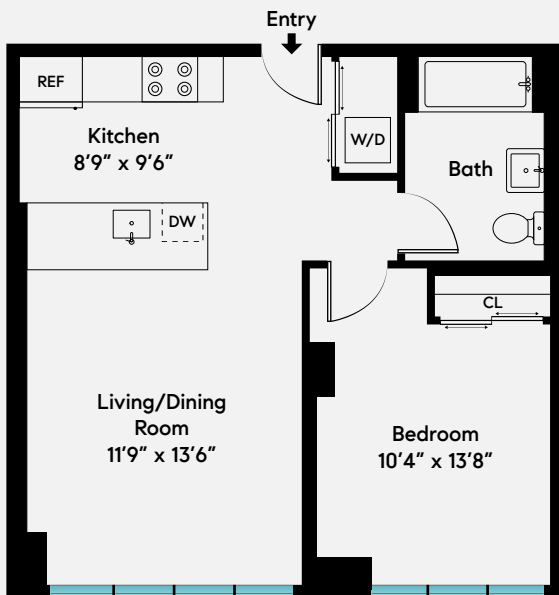

COMPASS

925 Atlantic Avenue, 1A

Compass is a licensed real estate broker and abides by Equal Housing Opportunity laws. All material presented herein is intended for informational purposes only. Information is compiled from sources deemed reliable but is subject to errors, omissions, changes in price, condition, sale, or withdraw without notice. No statement is made as to accuracy of any description. All measurements and square footages are approximate. Exact dimensions can be obtained by retaining the services of an architect or engineer. This is not intended to solicit property already listed.

925 Atlantic Avenue, A-Line

925 Atlantic Avenue, B-Line

925 Atlantic Avenue, C-line

925 Atlantic Avenue, D-line

925 Atlantic Avenue, 6B