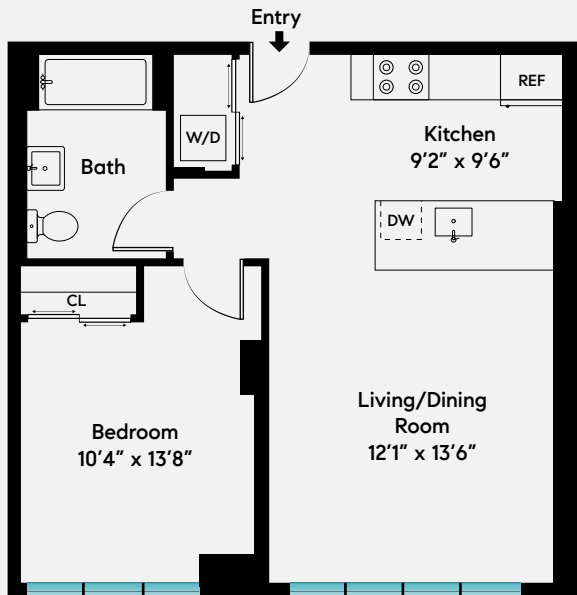

COMPASS

925 Atlantic Avenue, 1A

Compass is a licensed real estate broker and abides by Equal Housing Opportunity laws. All material presented herein is intended for informational purposes only. Information is compiled from sources deemed reliable but is subject to errors, omissions, changes in price, condition, sale, or withdraw without notice. No statement is made as to accuracy of any description. All measurements and square footages are approximate. Exact dimensions can be obtained by retaining the services of an architect or engineer. This is not intended to solicit property already listed.

925 Atlantic Avenue, A-Line

925 Atlantic Avenue, B-Line

925 Atlantic Avenue, C-line

925 Atlantic Avenue, D-line

925 Atlantic Avenue, 6B